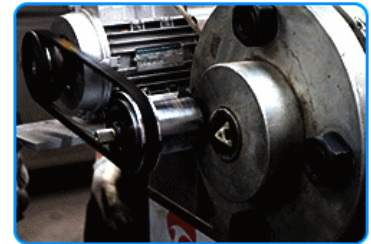

Equipment Parts Of Bread Crumbs Production Line

Technical Parameters of Commercial Bread Crumb Production Equipment :

Technical Parameters of Stainless Steel Commercial Bread Crumb Machine Manufacture			
Model	LY-65	LY-70	LY-85
Installed capacity	80KVA	113KVA	190KVA
Output	150kg/h	250kg/h	500-600kg/h
Dimension	21.8x2x2m	25x2x2m	30x2x2m

Pictures of Bread Crumbs Samples:

The bread crumbs production line can produce different shape and size bread crumbs by changing the crusher sieve, which widely used in food additive for deep fried food, and mainly for frying food surface, such as: fried chicken, fish, seafood (shrimp), chicken, chicken wings, onion rings, etc. Its feature is crispy soft, tasty, delicious and nutritious.