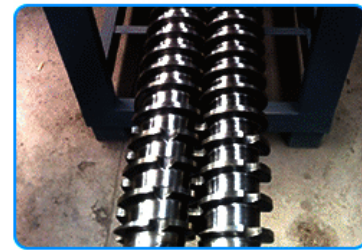

Equipment Parts Of Bread Crumbs Production Line

Technical Parameters of Commercial Bread Crumb Production Equipment :

Technical Parameters of Stainless Steel Commercial Bread Crumb Machine Manufacture			
Model	LY-65	LY-70	LY-85
Installed capacity	80KVA	113KVA	190KVA
Output	150kg/h	250kg/h	500-600kg/h
Dimension	21.8x2x2m	25x2x2m	30x2x2m

Pictures of Bread Crumbs Samples:

The bread crumbs production line can produce different shape and size bread crumbs by changing the crusher sieve, which widely used in food additive for deep fried food, and mainly for frying food surface, such as: fried chicken, fish, seafood (shrimp), chicken, chicken wings, onion rings, etc. Its feature is crispy soft, tasty, delicious and nutritious.