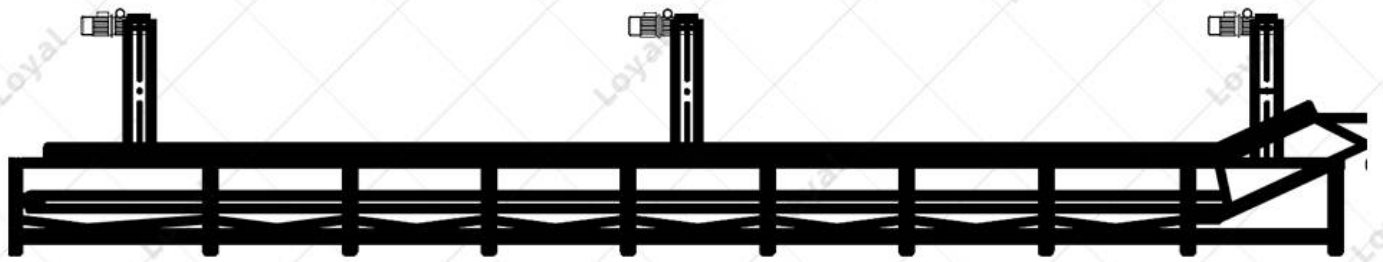

CAD Of Automatic Continuous Fryer Processing Line For Chin Chin

Detailed Parameter of Industrial Continuous Frying Machine Commercial Automatic Chin Chin Fryer Machine

Parameter Of Automatic Chin Chin Continuous Frying Machine		
1	Frying Product	Snacks, Nuggets Burger, Fish, Peanuts A
2	Heating Method	Electricity/ Gas/Lpg/ Diesel/ Wood
3	Model	Xdl-2500/3500/4500/5500/6500/8500/110
4	Rated Power	Different Based On Model And Products
5	Frying Temperature	155-180?
6	Frying Temperature Range	80-300?
7	Temperature Precision	±1?
8	Frying Time	1-5mintues Adjustable
9	Frying Time Control Range	Frequency Adjustable
10	Mesh Belt Width	300mm/400mm/600mm/800mm/1000mm