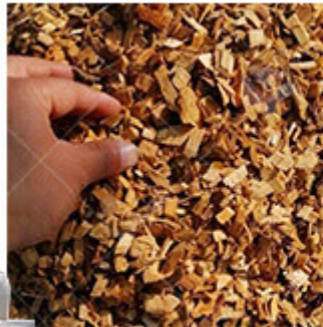

Wood Sawdust Automatic Microwave Dryer

Introducción detallada :

Introduction

Wood sawdust is a by-product of the lumber industry. It is made up mostly of small, dry pieces of wood. Sawdust can be used to fuel various manufacturing processes, such as papermaking and paint manufacturing. One application for wood sawdust is in the production of microwave popcorn. By using sawdust in the production of microwaves, it helps to prevent popcorn from sticking to the popcorn maker and making it difficult to produce quality popcorn. In this blog post, we will discuss the introduction and application of wood sawdust automatic microwave dryer.

Description of the Wood Sawdust Automatic Microwave Dryer

This wood sawdust automatic microwave dryer is a new and innovative way of drying wood. It uses microwaves to heat up the sawdust until it is completely dry. This will save you time and money because you won't have to use other methods to dry your wood. The machine is easy to use and can be placed in your house. You just have to add the sawdust, plug it in, and wait for the machine to start working, then leave it alone until the wood is completely dried. This machine is also very safe because it doesn't heat up the room like other dryers do.