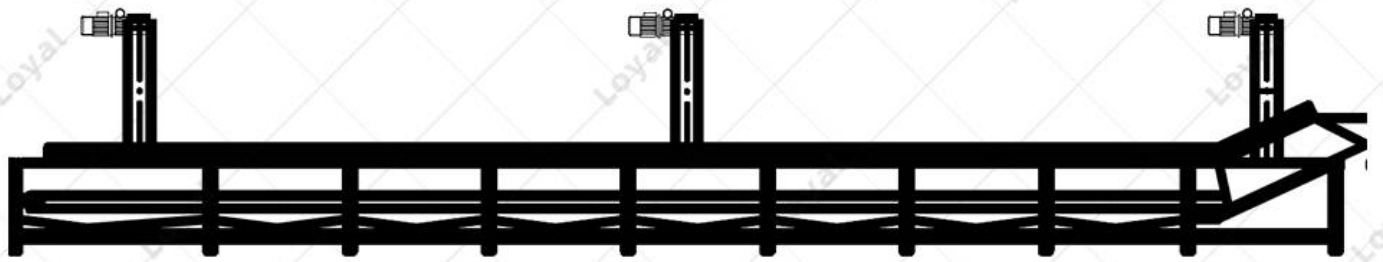

CAD Of Automatic Continuous Fryer Processing Line For Chin Chin

Detailed Parameter of Industrial Continuous Frying Machine Commercial Automatic Chin Chin Fryer Machine

Parameter Of Automatic Chin Chin Continuous Frying Machine		
1	Frying Product	Snacks, Nuggets Burger, Fish, Peanuts A
2	Heating Method	Electricity/ Gas/Lpg/ Diesel/ Wood
3	Model	Xdl-2500/3500/4500/5500/6500/8500/11000
4	Rated Power	Different Based On Model And Products
5	Frying Temperature	155-180?
6	Frying Temperature Range	80-300?
7	Temperature Precision	±1?
8	Frying Time	1-5mintues Adjustable
9	Frying Time Control Range	Frequency Adjustable
10	Mesh Belt Width	300mm/400mm/600mm/800mm/1000mm