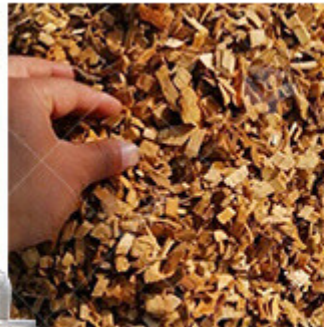

Wood Sawdust Automatic Microwave Dryer

Detail Introduction :

Introduction

Wood sawdust is a by-product of the lumber industry. It is made up mostly of small, dry pieces of wood. Sawdust can be used to fuel various manufacturing processes, such as papermaking and paint manufacturing. One application for wood sawdust is in the production of microwave popcorn. By using sawdust in the production of microwaves, it helps to prevent popcorn from sticking to the popcorn maker and making it difficult to produce quality popcorn. In this blog post, we will discuss the introduction and application of wood sawdust automatic microwave dryer.

Description of the Wood Sawdust Automatic Microwave Dryer

This wood sawdust automatic microwave dryer is a new and innovative way of drying wood. It uses microwaves to heat up the sawdust until it is completely dry. This will save you time and money because you won't have to use other methods to dry your wood. The machine is easy to use and can be placed in your house. You just have to add the sawdust, plug it in, and wait for the machine to start working, then leave it alone until the wood is completely dried. This machine is also very safe because it doesn't heat up the room like other dryers do.